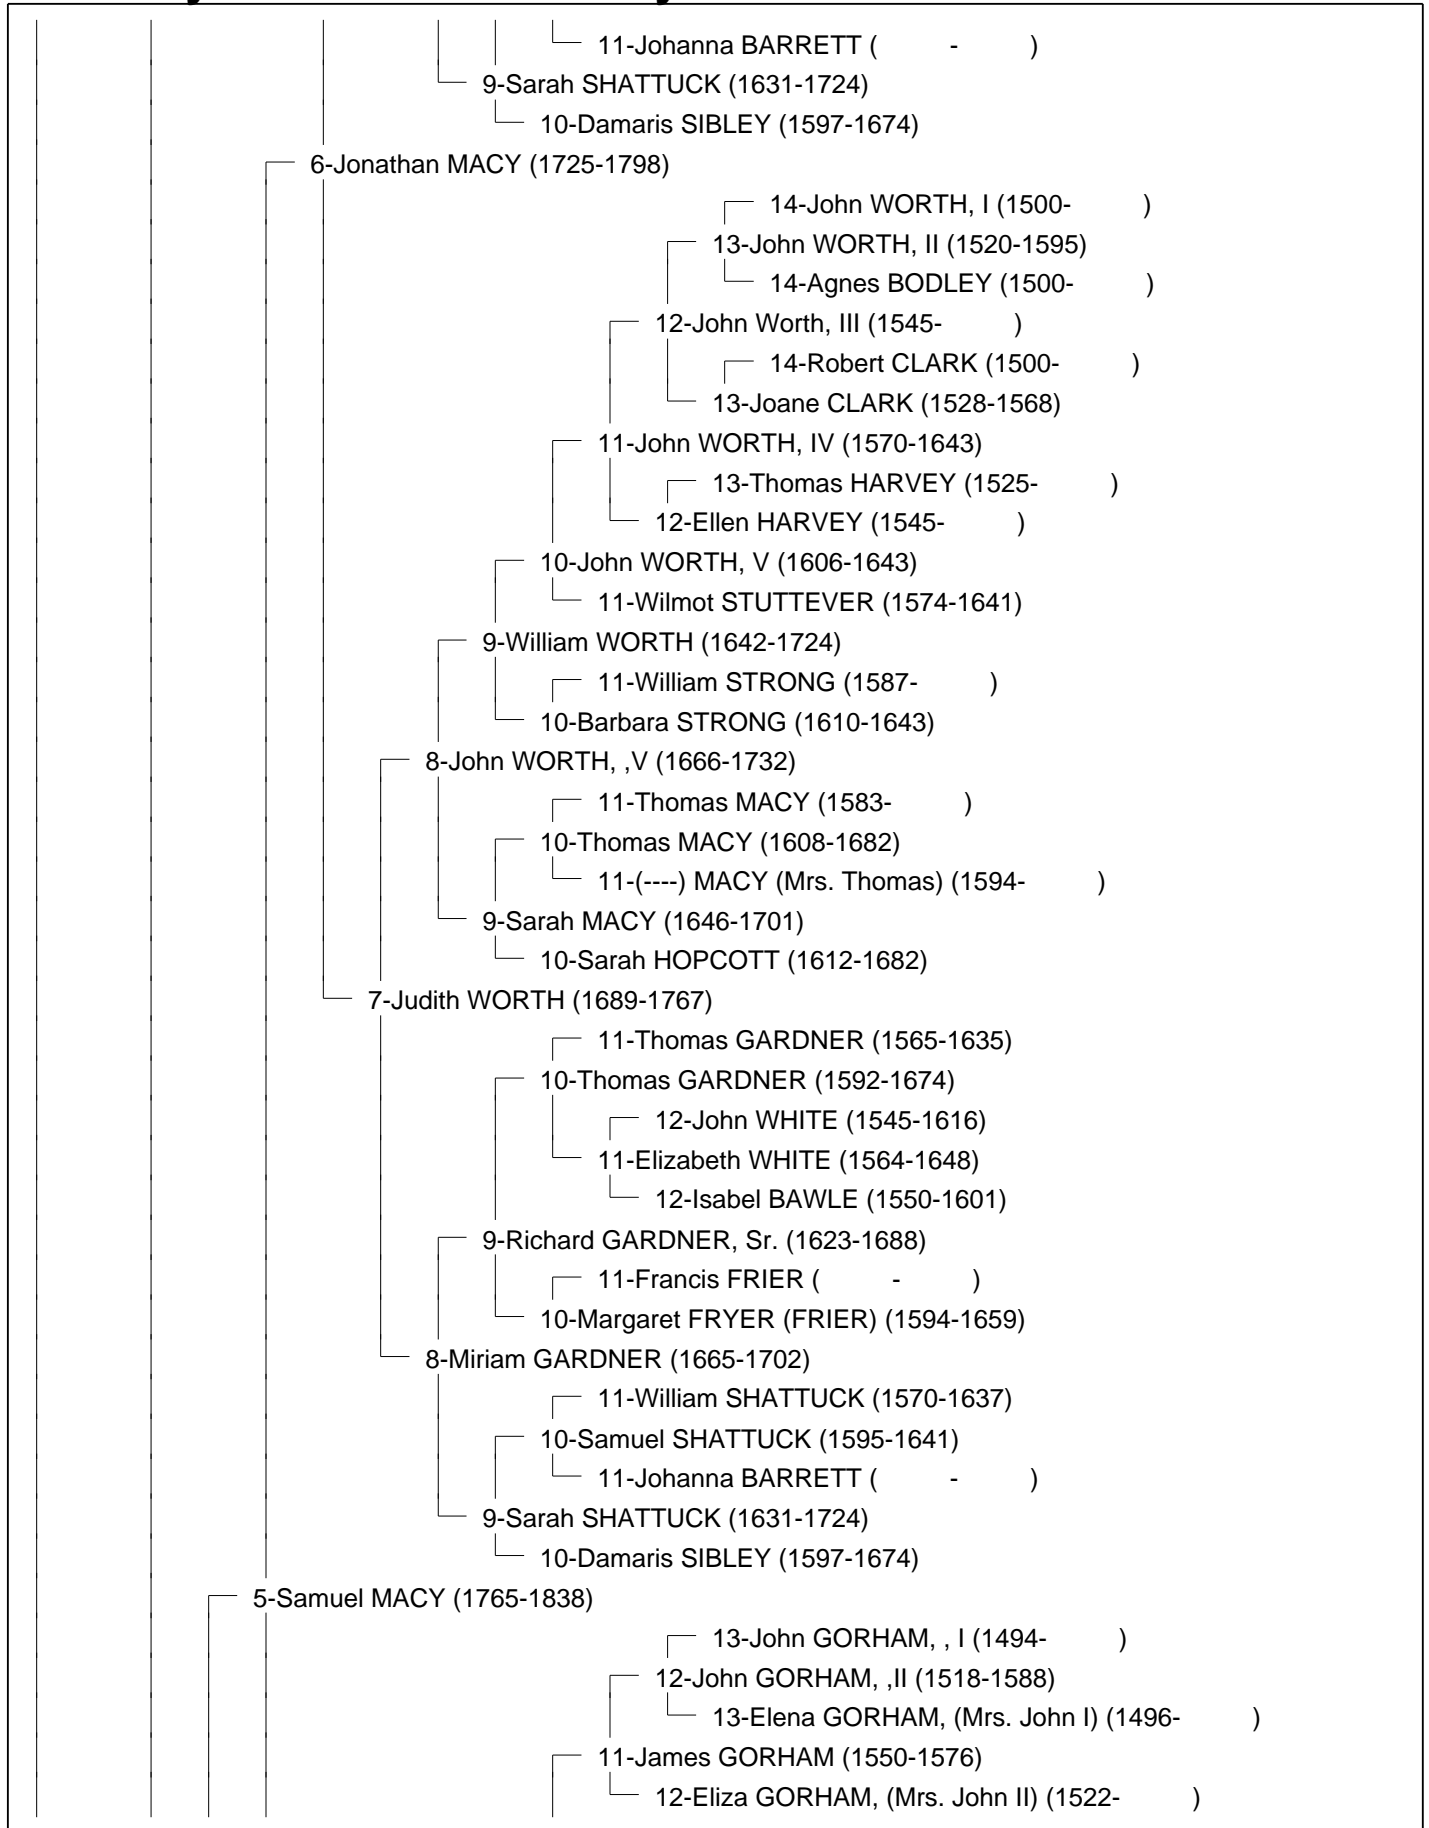

Ancestry Chart of Winfield Dyer GALLUP