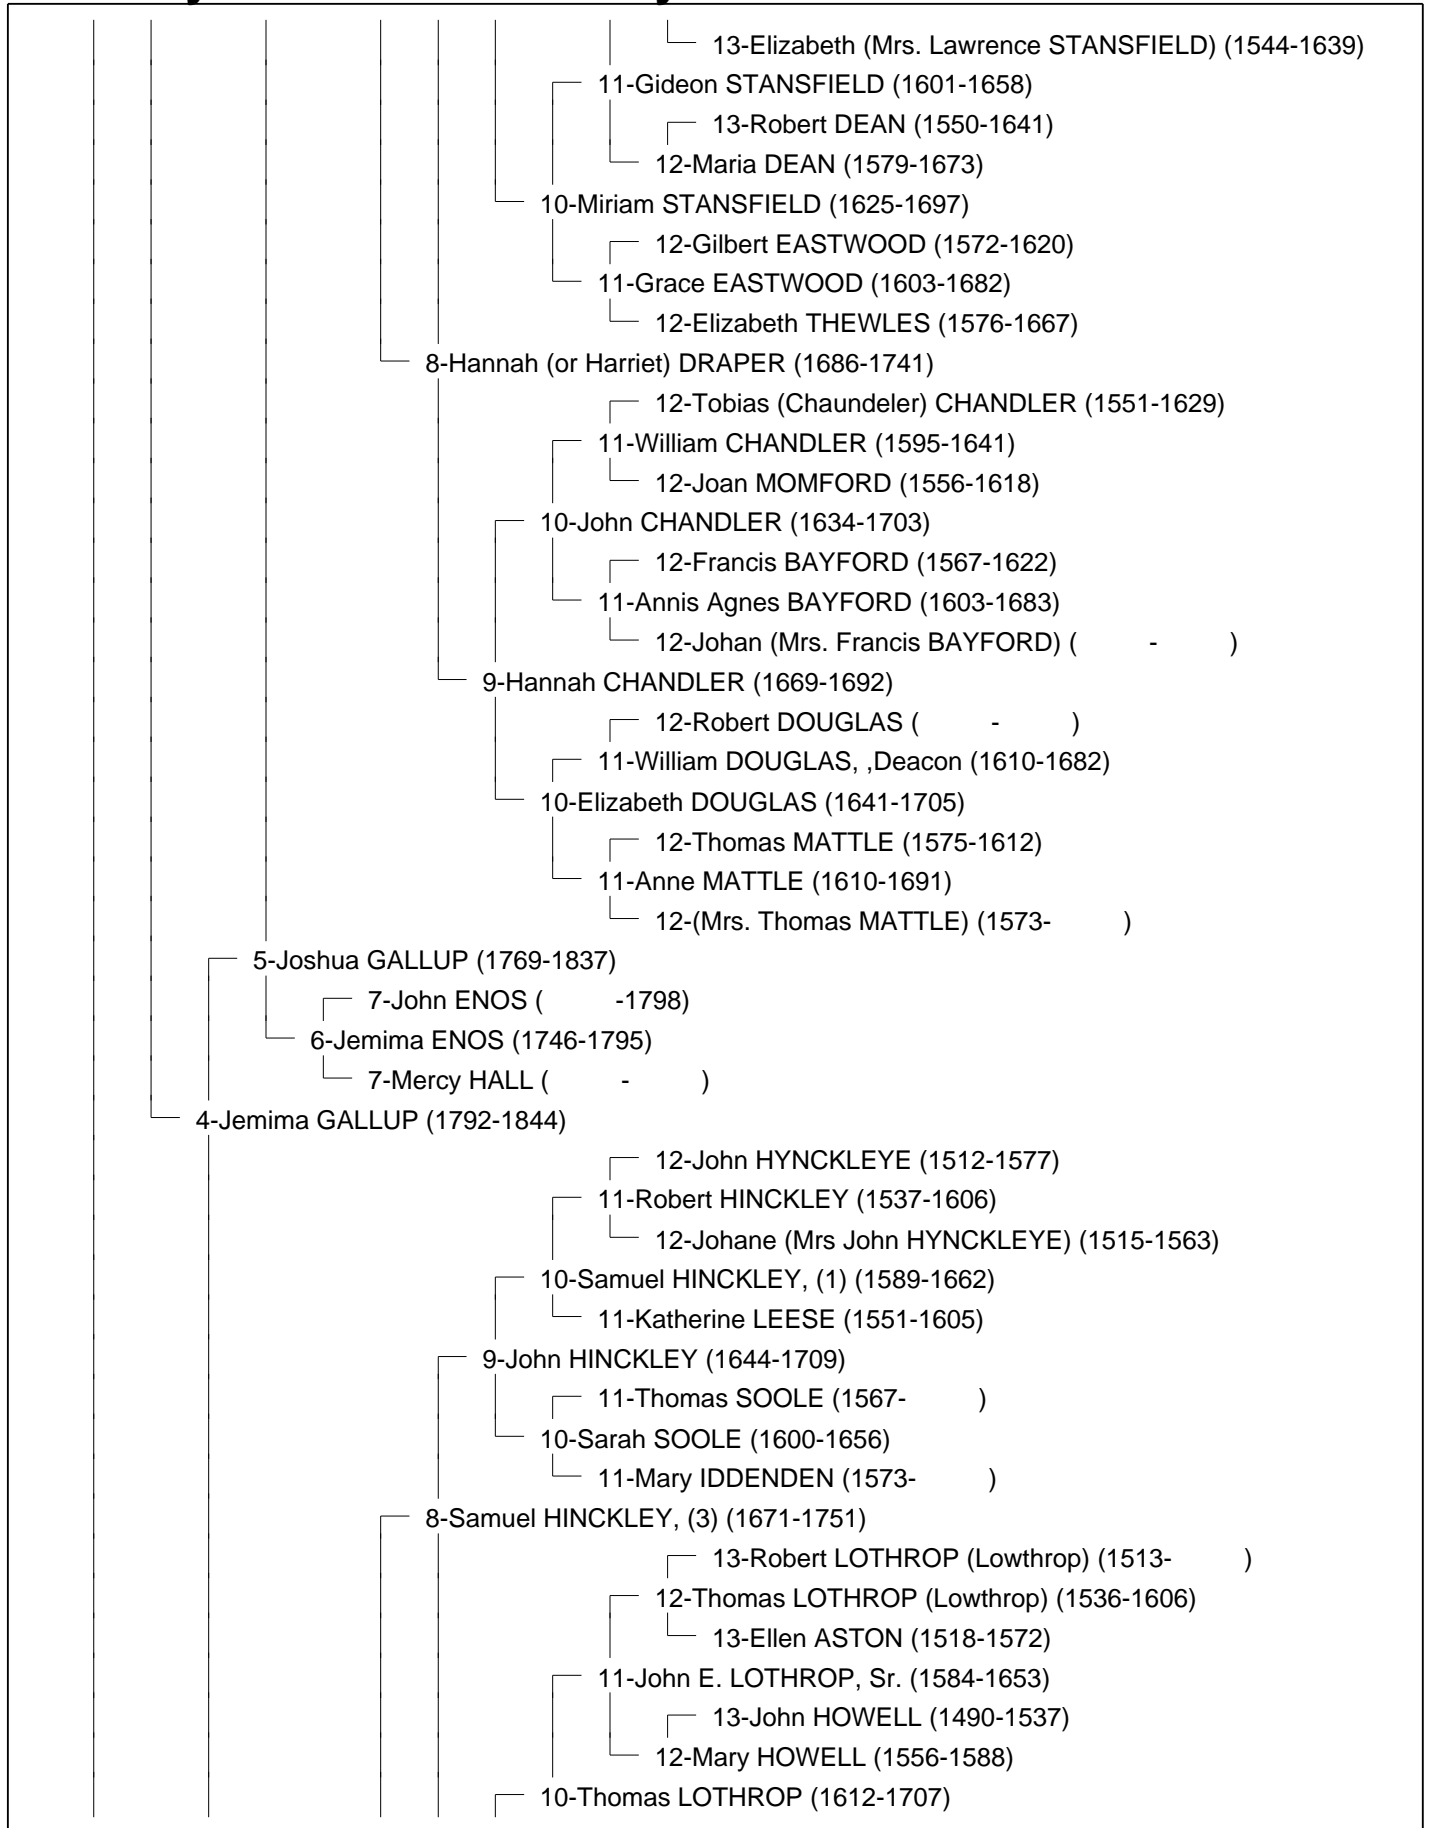

Ancestry Chart of Winfield Dyer GALLUP