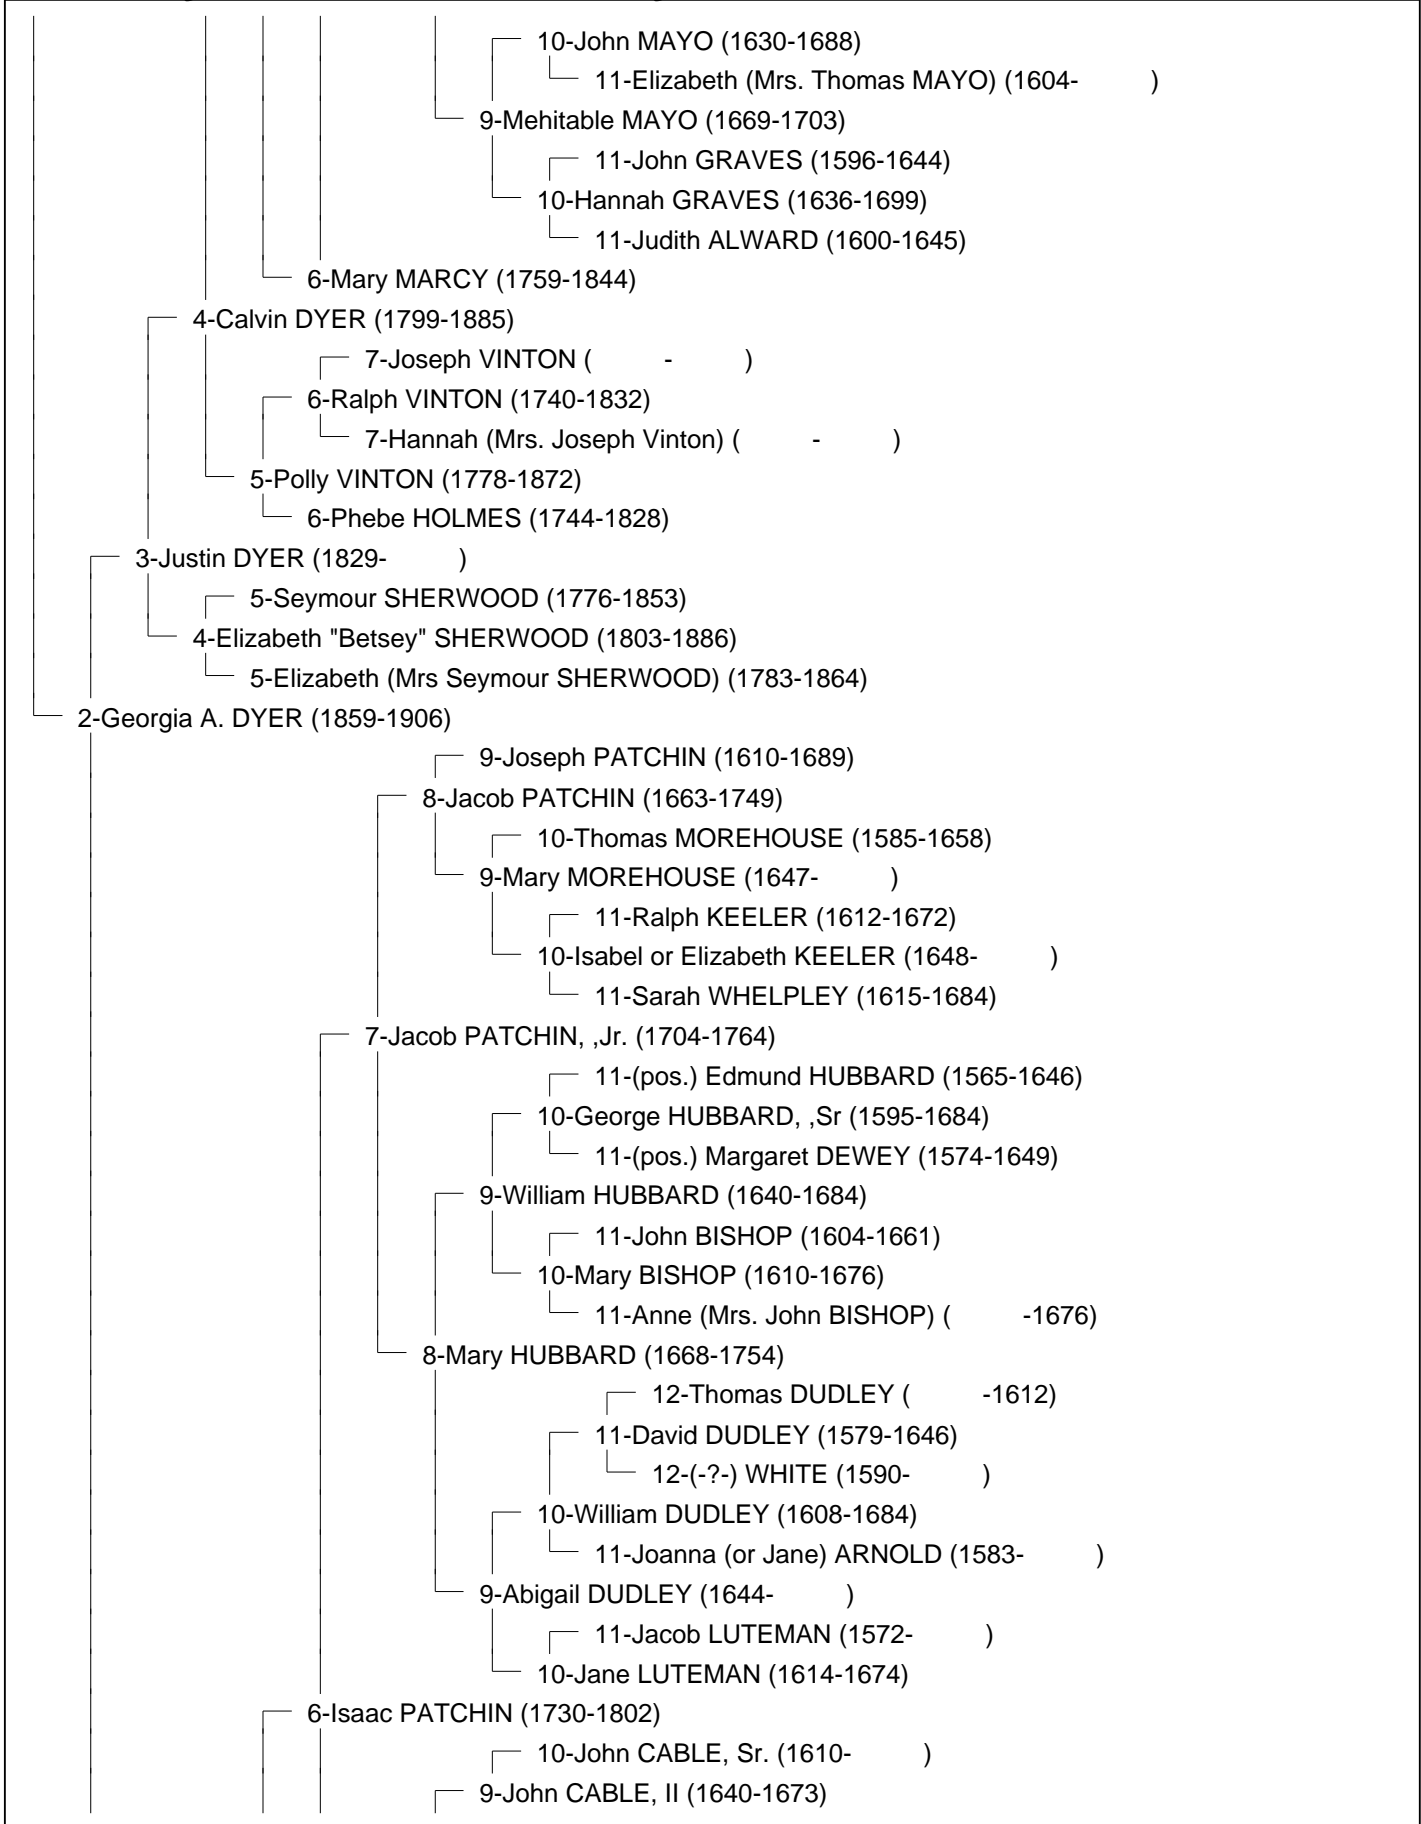

Ancestry Chart of Winfield Dyer GALLUP