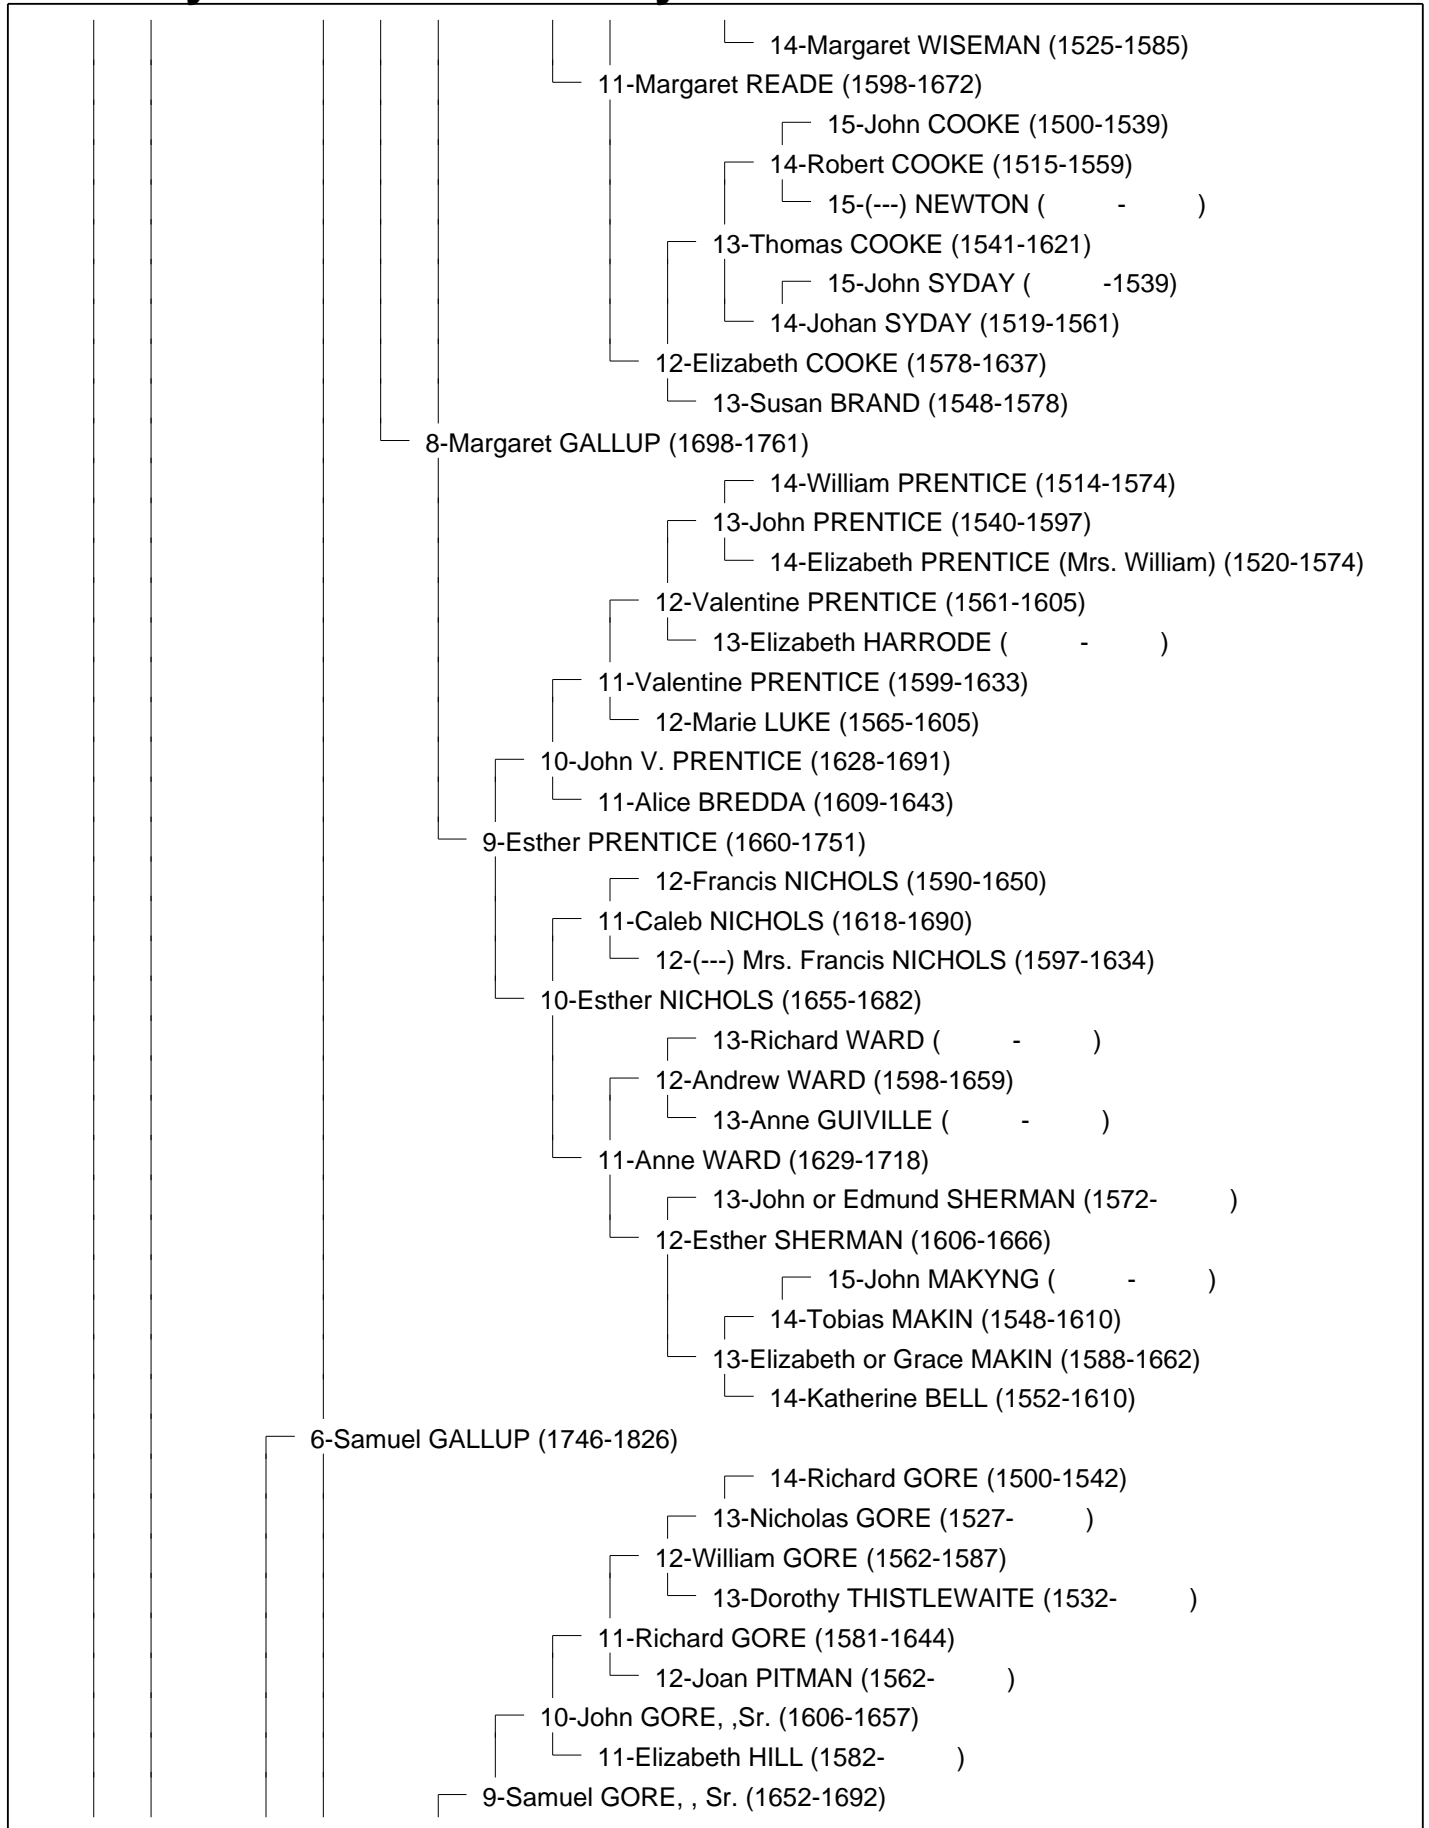

Ancestry Chart of Winfield Dyer GALLUP