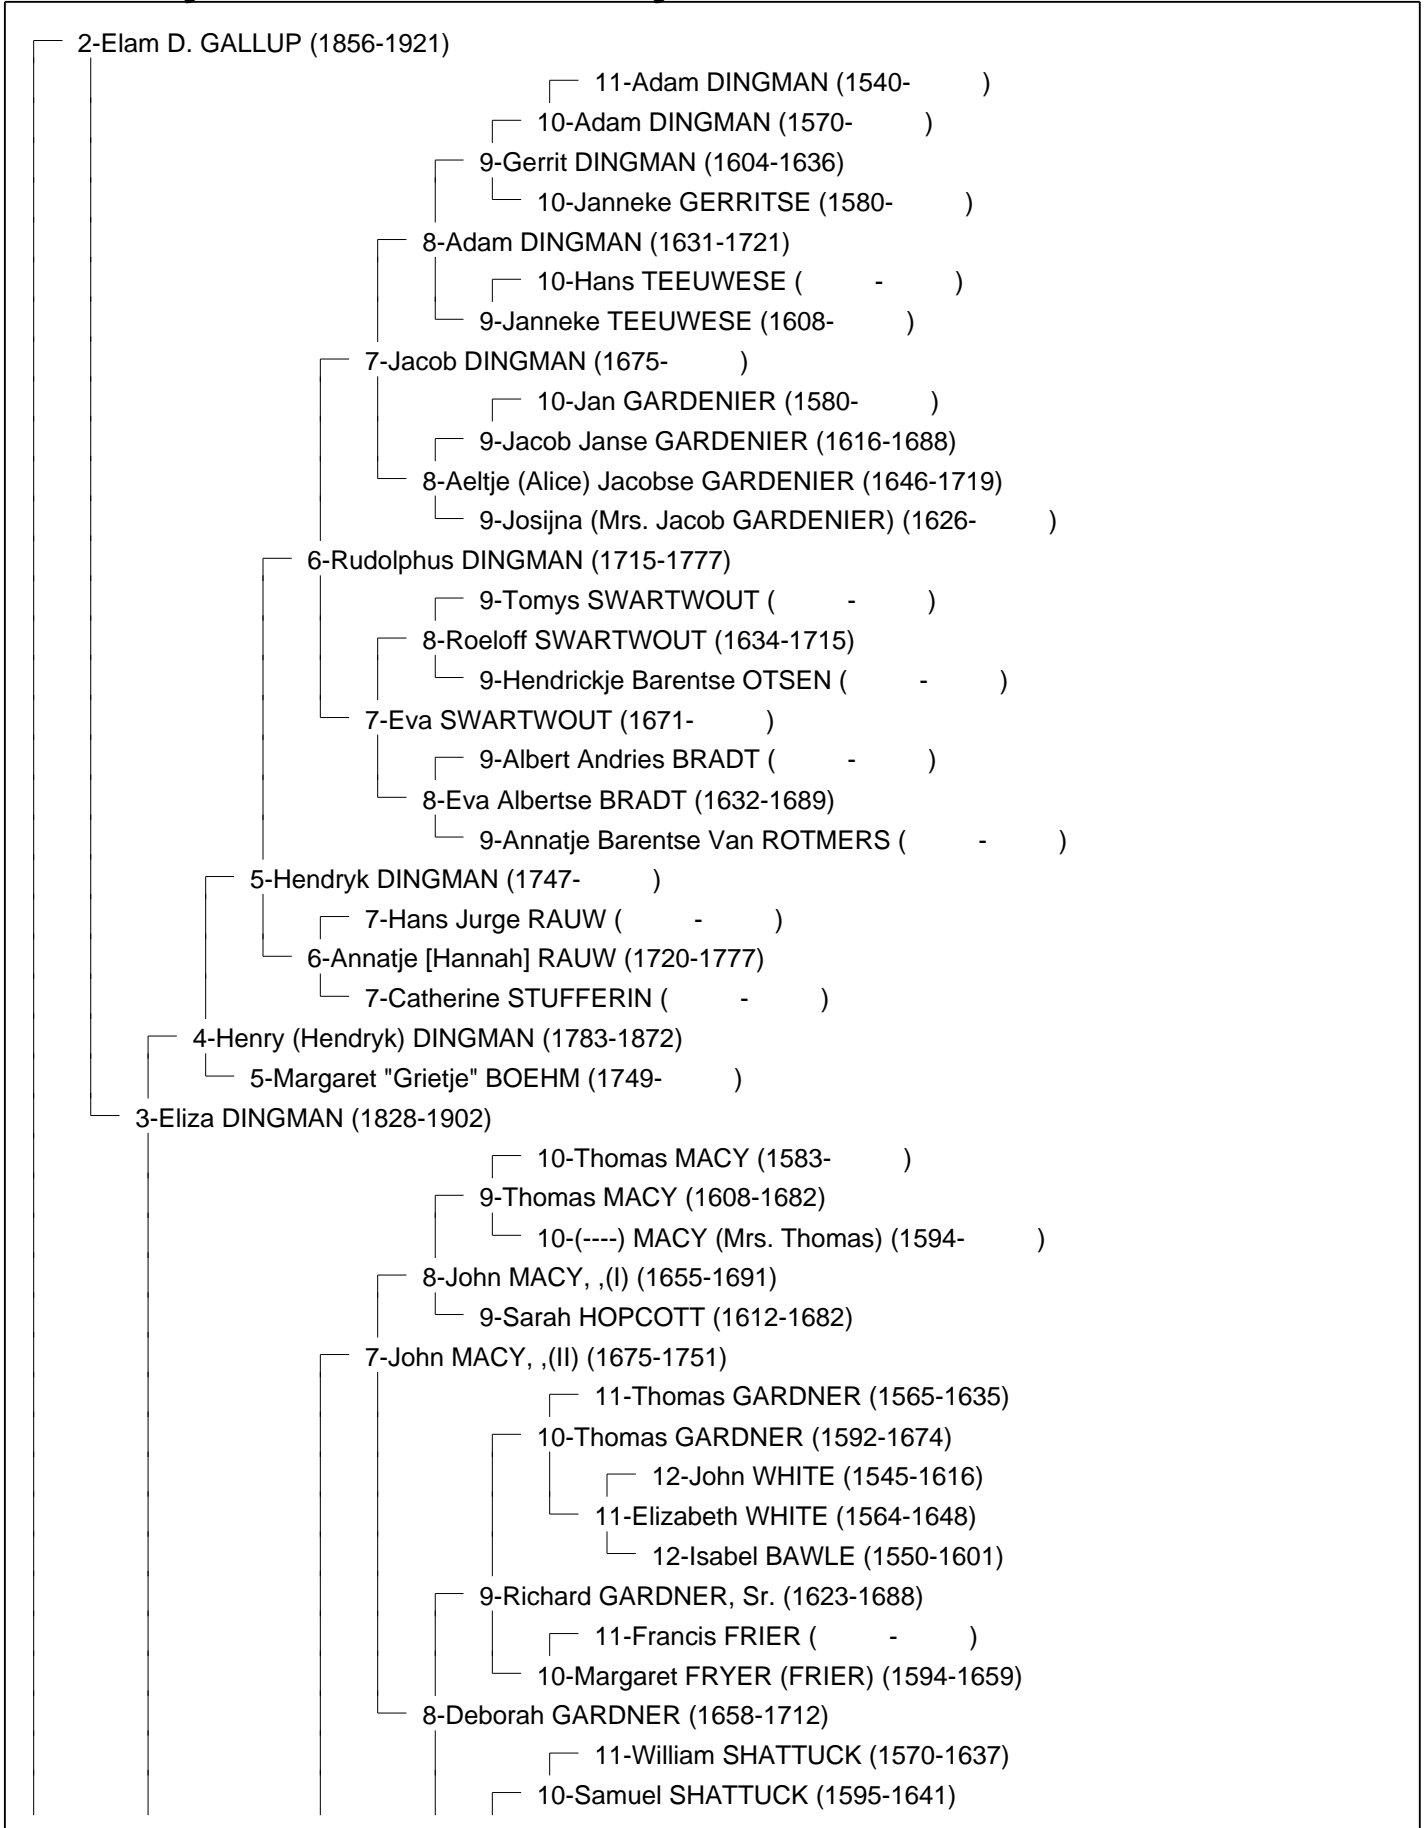

Ancestry Chart of Winfield Dyer GALLUP