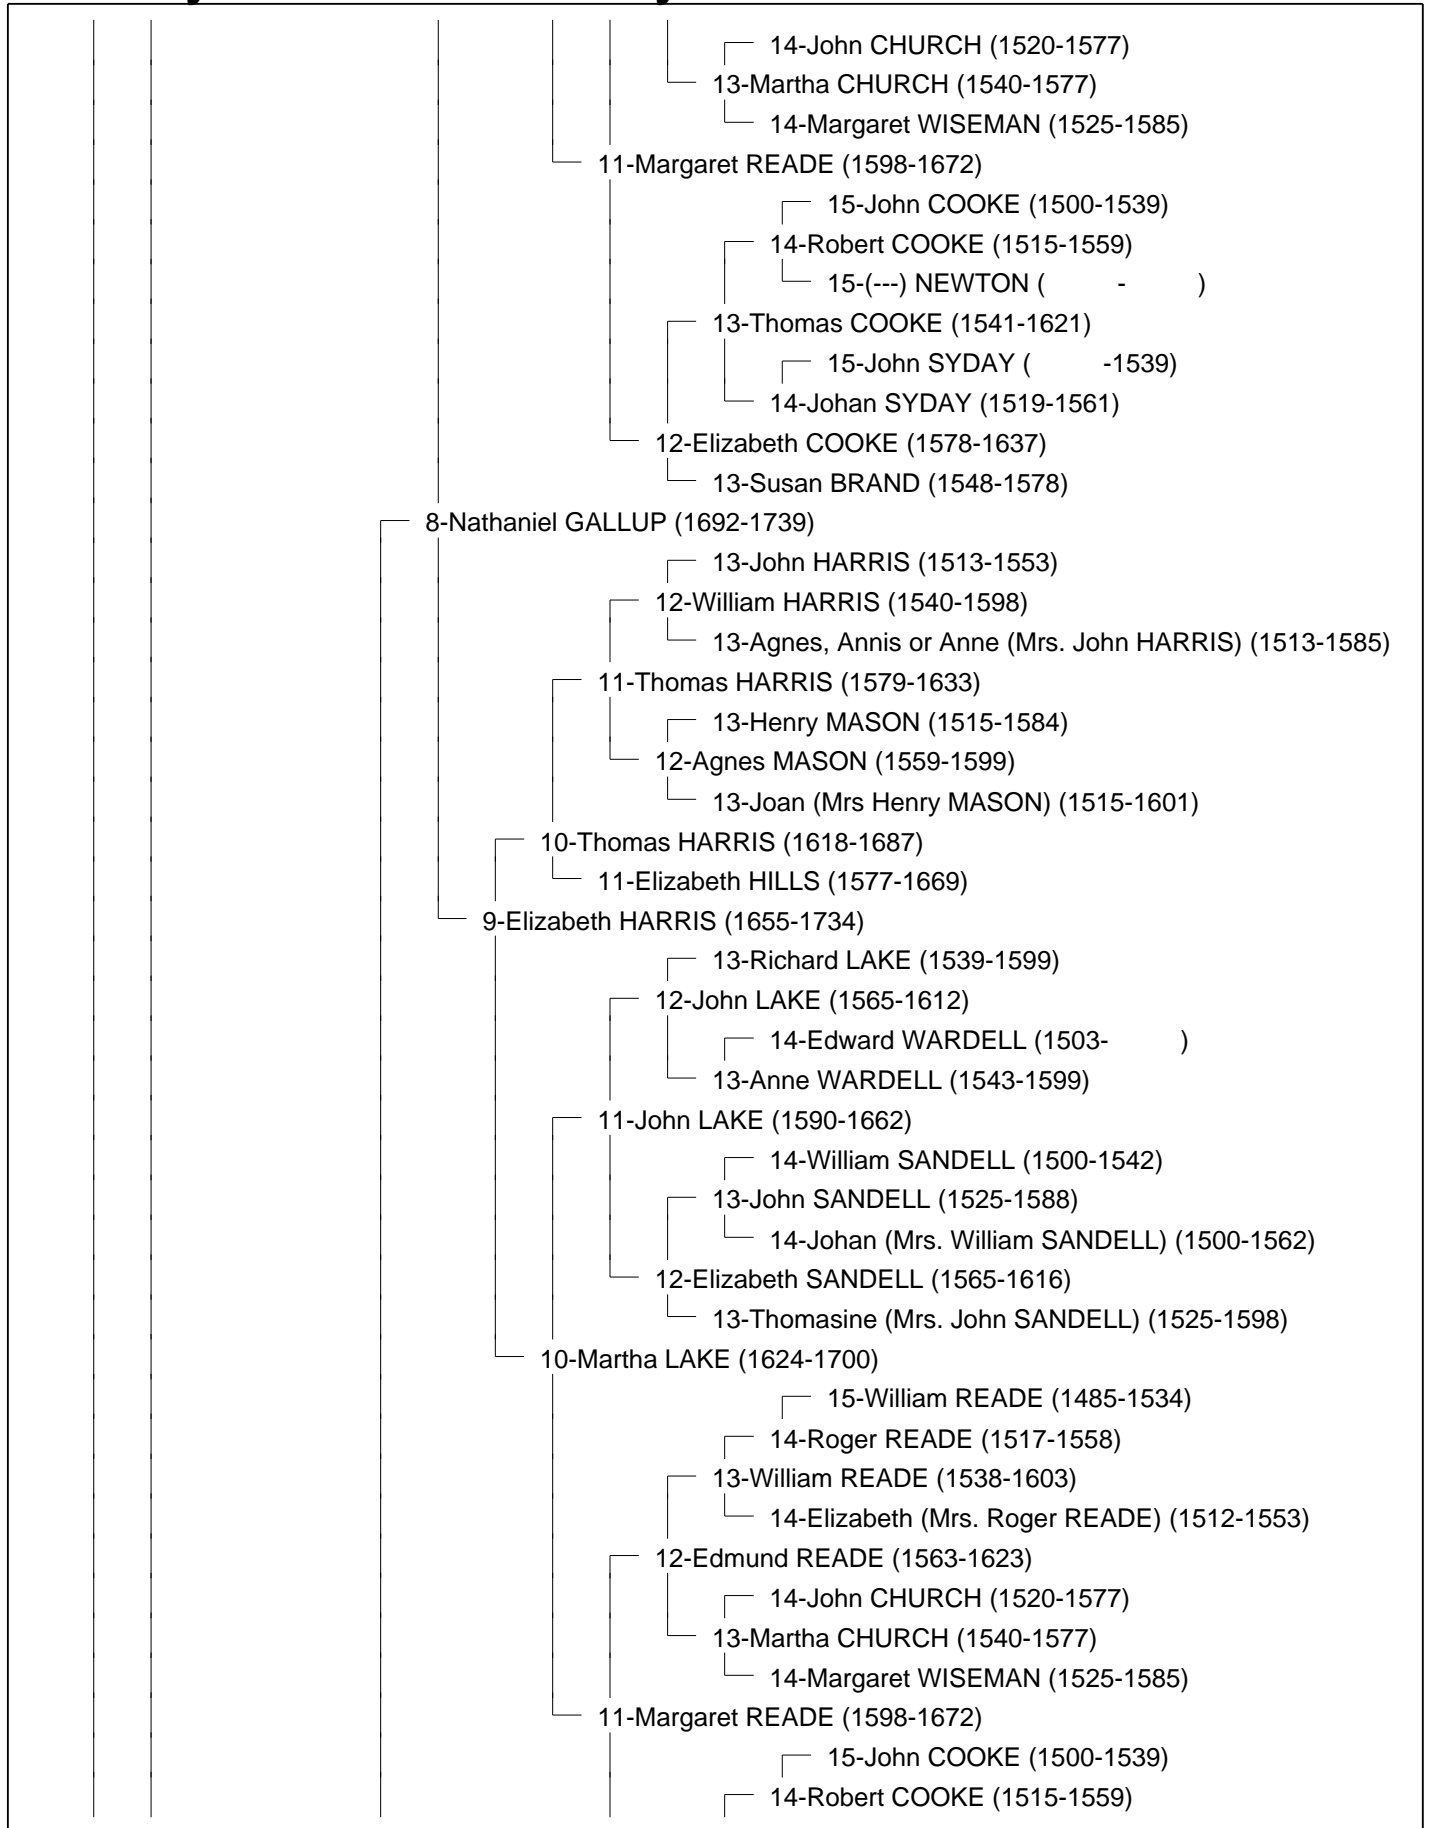

Ancestry Chart of Winfield Dyer GALLUP